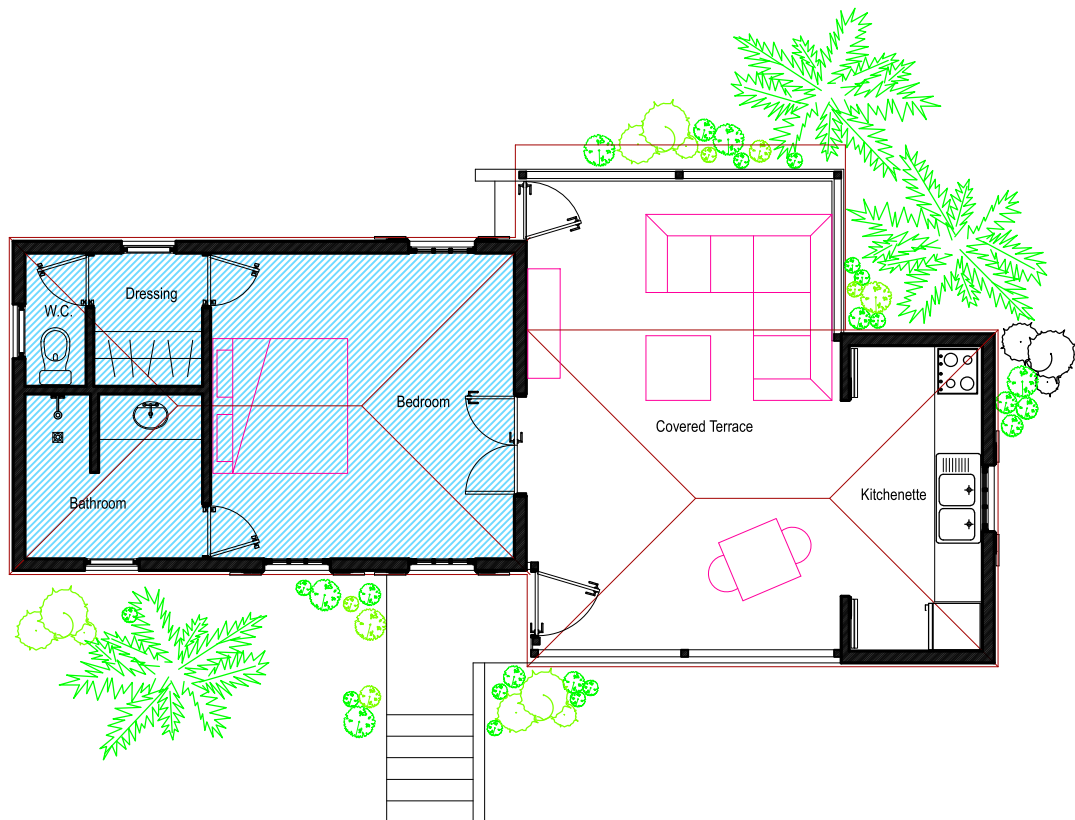

GARDEN VILLA

1 BEDROOM

PLAN - GARDEN VILLA

Air-conditioned area in blue

GARDEN VILLA

- 1 Bedroom / 1 Bathroom
- Kitchenette
- Air-Conditioned Bedroom
- 68 square meters (~730 square feet)